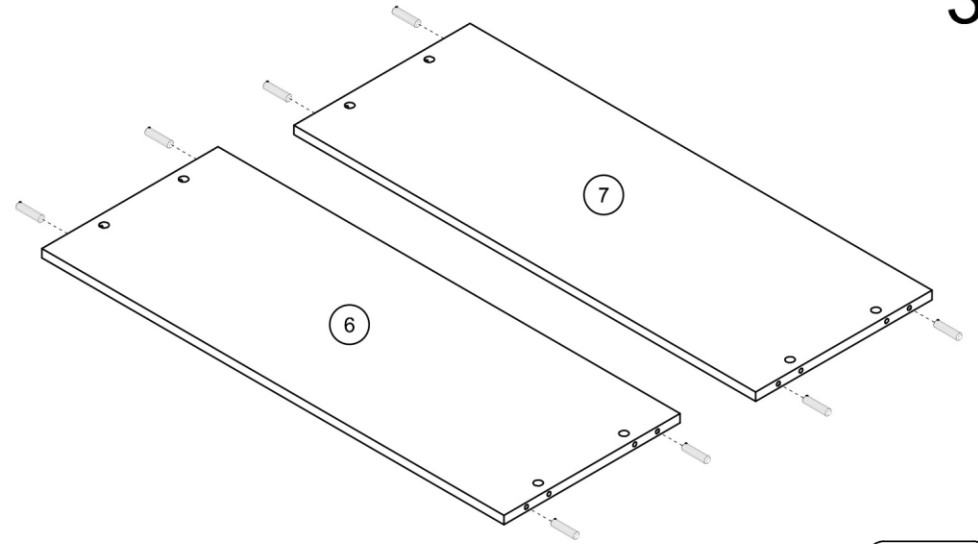

BERGEN

BKD104

50 min.

ND	3,5x16	AB	8x38	HD	6x30	GLUE	ZC	Z	W	4x55	KK	N	3x20	X
x9	x16	x4	x2	x6	x16	x7	x2	x12	x14					
TB	TA	R	H	6,3x13	C	P	B	A						
x1	x1	x4	x8	x16	x4	x16	x16	x20						

1

2

3

4