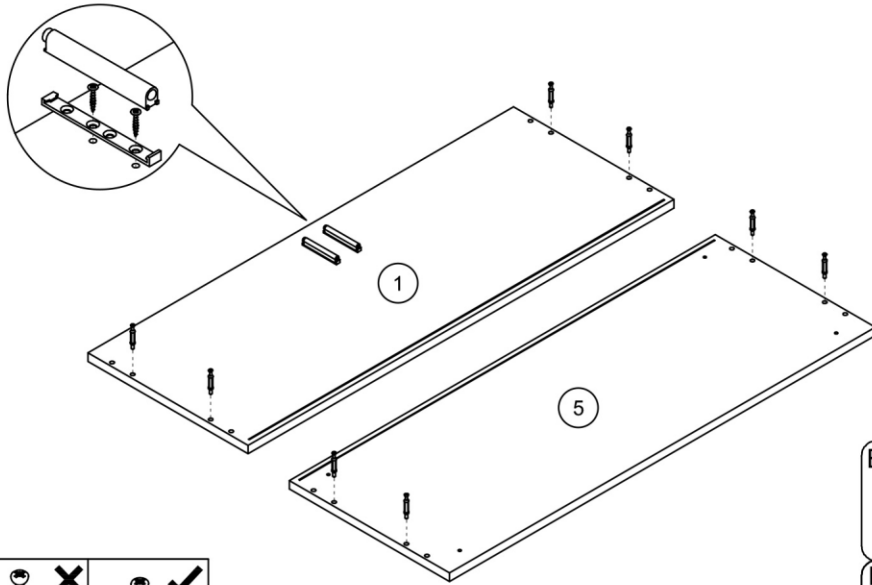

BERGEN

BKD104

50 min.

ND	3,5x16	AB	8x38	HD	6x30	GLUE	ZC	Z	W	4x55	KK	N	3x20	X
x9	x16	x4	x2	x6	x16	x7	x2	x12	x14					
TB	TA	R	H	6,3x13	C	P	B	A						
x1	x1	x4	x8	x16	x4	x16	x16	x20						

1

2

3

4