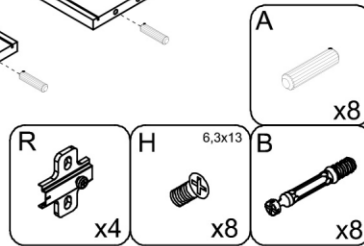

BERGEN

BKD104

50 min.

ND	3,5x16	AB	8x38	HD	6x30	GLUE	ZC	Z	W	4x55	KK	N	3x20	X
x9	x16	x4	x2	x6	x16	x7	x2	x12	x14					
TB	TA	R	H	6,3x13	C	P	B	A						
x1	x1	x4	x8	x16	x4	x16	x16	x20						

1

2

3

4