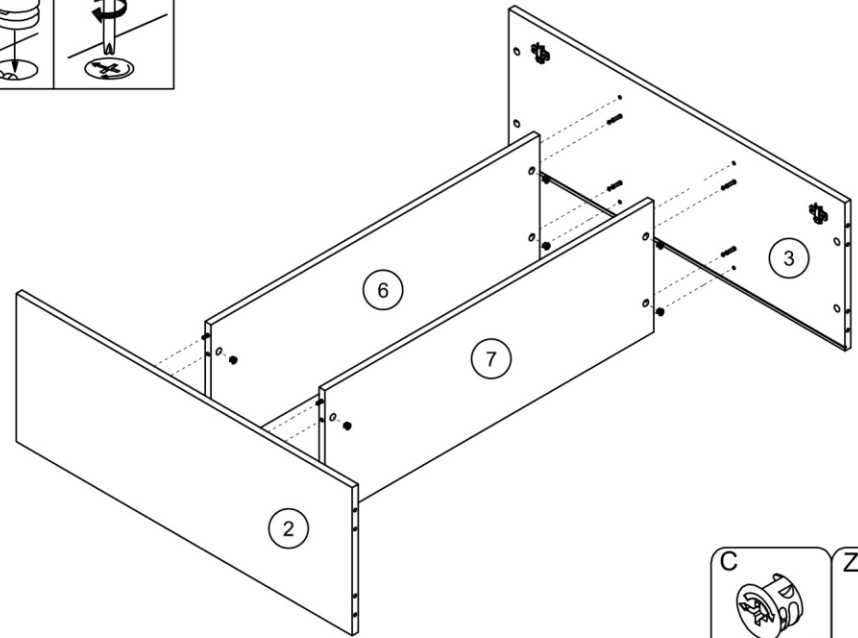

BERGEN

BKD104

50 min.

ND	3,5x16	AB	8x38	HD	6x30	GLUE	ZC	Z	W	4x55	KK	N	3x20	X
x9	x16	x4	x2	x6	x16	x7	x2	x12	x14					
TB	TA	R	H	6,3x13	C	P	B	A						
x1	x1	x4	x8	x16	x4	x16	x16	x20						

1

2

3

4