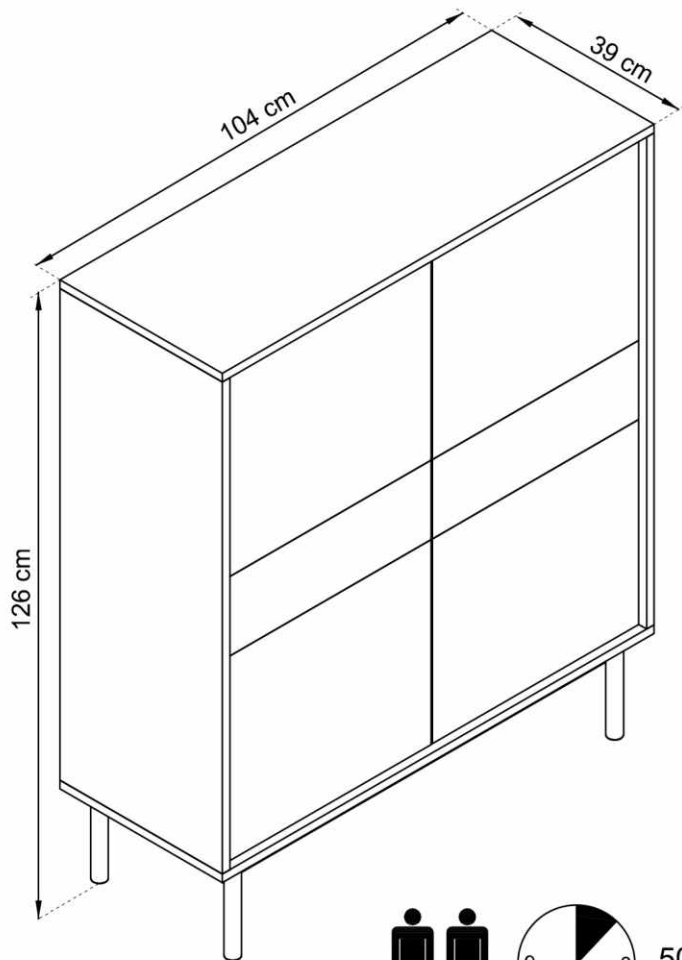

BERGEN

BKD104

50 min.

ND	3,5x16	AB	8x38	HD	6x30	GLUE	ZC	Z	W	4x55	KK	N	3x20	X
x9	x16	x4	x2	x6	x16	x7	x2	x12	x14					
TB	TA	R	H	6,3x13	C	P	B	A						
x1	x1	x4	x8	x16	x4	x16	x16	x20						

1

2

3

4