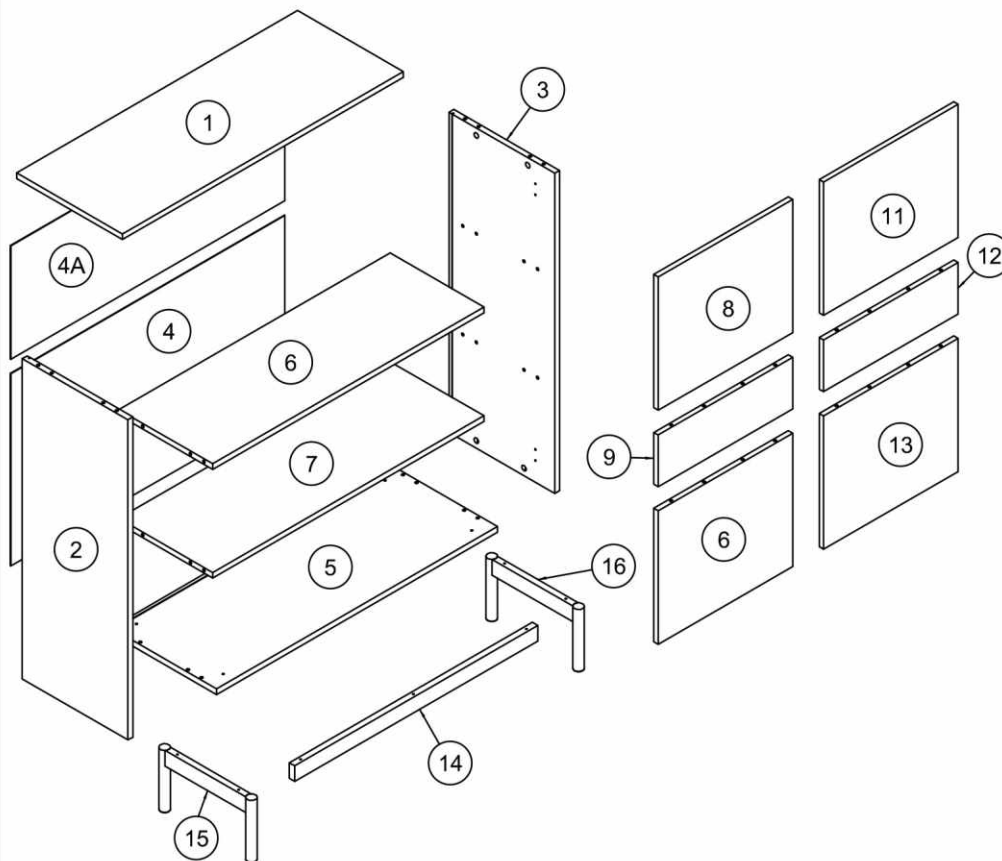

BERGEN

BKD104

50 min.

ND	3,5x16	AB	8x38	HD	6x30	GLUE	ZC	Z	W	4x55	KK	N	3x20	X
x9	x16	x4	x2	x6	x16	x7	x2	x12	x14					
TB	TA	R	H	6,3x13	C	P	B	A						
x1	x1	x4	x8	x16	x4	x16	x16	x20						

1

2

3

4