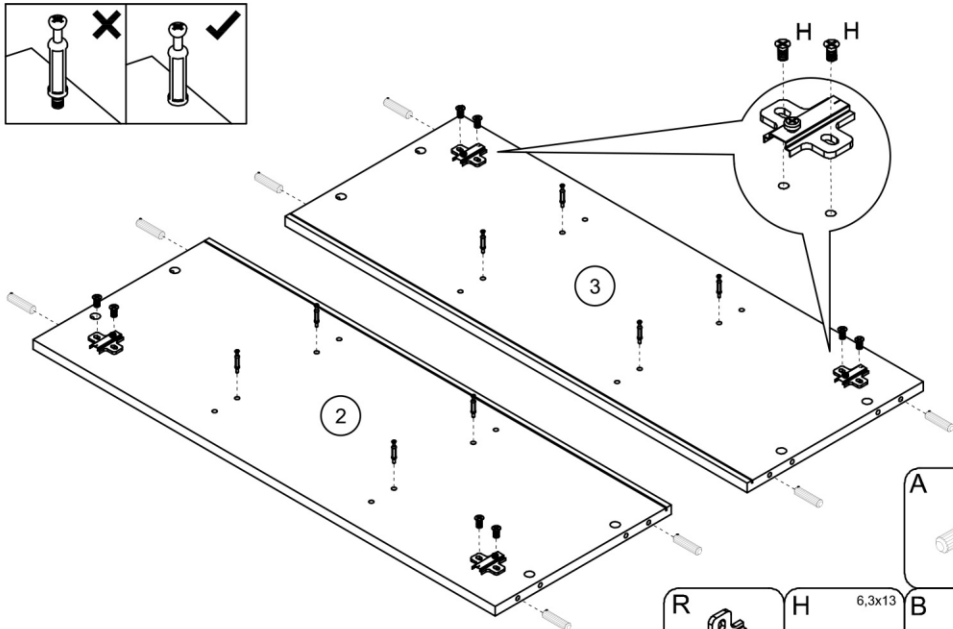

BERGEN

BKD104

50 min.

ND	3,5x16	AB	8x38	HD	6x30	GLUE	ZC	Z	W	4x55	KK	N	3x20	X
x9	x16	x4	x2	x6	x16	x7	x2	x12	x14					
TB	TA	R	H	6,3x13	C	P	B	A						
x1	x1	x4	x8	x16	x4	x16	x16	x20						

1

2

3

4